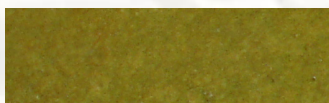

## SAVVY STAIN WB COLOUR CHART

### Eco-Friendly Water based Penetrating Stain

**Deep Orange**

**Light Yellow**

**Light Brown**

**Sky Blue**

**Brick Red**

**Bottle Green**

**Black**

**Rich Green**

**Olive Green**

**Sunny Yellow**

**Shadow**

**Marine Blue**

**Bright Orange**

**Wood Brown**

**Light Grey**

**Beige**

**Red Drive**

**Pale Green**

**Mid Grey**

**Pale White**

Note: Colour samples on this chart represent the colour of finish as closely as possible.  
Colour variations may occur due to differences in cement, aggregates and methods of application.