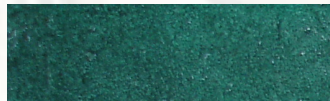

## SAVVY STAIN WB COLOUR CHART

### Eco-Friendly Water based Penetrating Stain

**Deep Orange**

**Light Yellow**

**Light Brown**

**Sky Blue**

**Brick Red**

**Bottle Green**

**Black**

**Rich Green**

**Olive Green**

**Sunny Yellow**

**Shadow**

**Marine Blue**

**Bright Orange**

**Wood Brown**

**Light Grey**

**Beige**

**Red Drive**

**Pale Green**

**Mid Grey**

**Pale White**

Note: Colour samples on this chart represent the colour of finish as closely as possible.  
Colour variations may occur due to differences in cement, aggregates and methods of application.