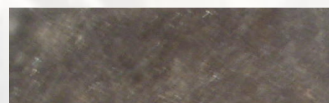

## SAVVY STAIN WB COLOUR CHART

### Eco-Friendly Water based Penetrating Stain

**Deep Orange**

**Light Yellow**

**Light Brown**

**Sky Blue**

**Brick Red**

**Bottle Green**

**Black**

**Rich Green**

**Olive Green**

**Sunny Yellow**

**Shadow**

**Marine Blue**

**Bright Orange**

**Wood Brown**

**Light Grey**

**Beige**

**Red Drive**

**Pale Green**

**Mid Grey**

**Pale White**

Note: Colour samples on this chart represent the colour of finish as closely as possible.  
Colour variations may occur due to differences in cement, aggregates and methods of application.